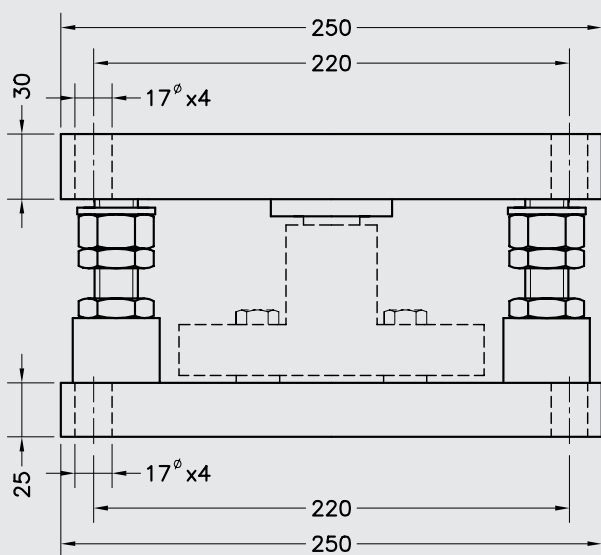

peso transporte 20 kg | poids transport 20 kg | transport weight 20 kg.
dimensiones en mm. | dimensions en mm. | dimensions in mm.

Material

- > Acero cincado, ref. AC75906
- > Acero inoxidable, ref. AC75906i